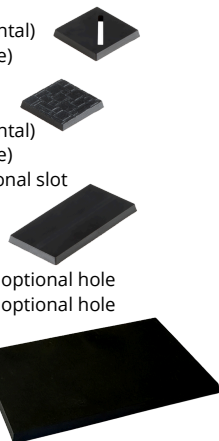

ROUND BASES **BEVELED LIP**

30mm	G - 89 (30)	SMOOTH	with magnet and optional slot
40mm	G - 89 (40)	SMOOTH	with magnet and optional slot
60mm	G - 89 (60)	SMOOTH	with magnet and double opt slot
90mm	G - 89 (90)	SMOOTH	double magnet, triple opt hole and opt slot
30x60mm	G - 90	SMOOTH	with two optional holes

OVAL BASES

SMOOTH

60X35mm	G - 94 S	SMOOTH	double magnet
75x42mm	G - 94 M	SMOOTH	double magnet
90x52mm	G - 94 L	SMOOTH	double magnet
105x70mm	G - 94 XL	SMOOTH	triple magnet
120x95mm	G - 30	SMOOTH	triple magnet

OVAL BASES

HOLLOW

60X35mm	G - 109 S	HOLLOW	optional transparent material
75x42mm	G - 109 M	HOLLOW	optional transparent material
90x52mm	G - 109 L	HOLLOW	

SQUARE BASES

SMOOTH

20X20mm	G - 1	SMOOTH	plain with magnet
20x20mm	G - 3	COBBLE TEXTURE	with magnet
20x20mm	G - 79	SMOOTH	plain with open slot (horizontal)
20x20mm	G - 79	SMOOTH	plain with open slot (oblique)
25x25mm	G - 2	SMOOTH	plain with magnet
25x25mm	G - 3.1	COBBLE TEXTURE	with magnet
25x25mm	G - 6	SMOOTH	plain with open slot (horizontal)
25x25mm	G - 6.1	SMOOTH	plain with open slot (oblique)
30X30mm	G - 118	SMOOTH	plain with magnet and optional slot
25x50mm	G - 4	SMOOTH	magnet with optional slot
25x50mm	G - 4.1	SMOOTH	with double optional slot
40x40mm	G - 5	SMOOTH	magnet
50x50mm	G - 52	SMOOTH	double magnet and double optional hole
60x60mm	G - 117	SMOOTH	double magnet and double optional hole
75x50mm	G - 62	SMOOTH	double magnet
100x50mm	G - 63	SMOOTH	triple magnet
100x150mm	G - 129	SMOOTH	quintuple magnet

SQUARE BASES

HOLLOW

20X20mm	G - 111	HOLLOW	optional transparent material
25X25mm	G - 112	HOLLOW	optional transparent material
40X40mm	G - 113	HOLLOW	optional transparent material

HEXAGONAL BASES

SMOOTH

30mm	G - 88 (30)	SMOOTH	magnet and optional slot
35mm	G - 88 (35)	SMOOTH	magnet and optional slot
40mm	G - 88 (40)	SMOOTH	magnet and optional slot
50mm	G - 88 (50)	SMOOTH	magnet and optional slot